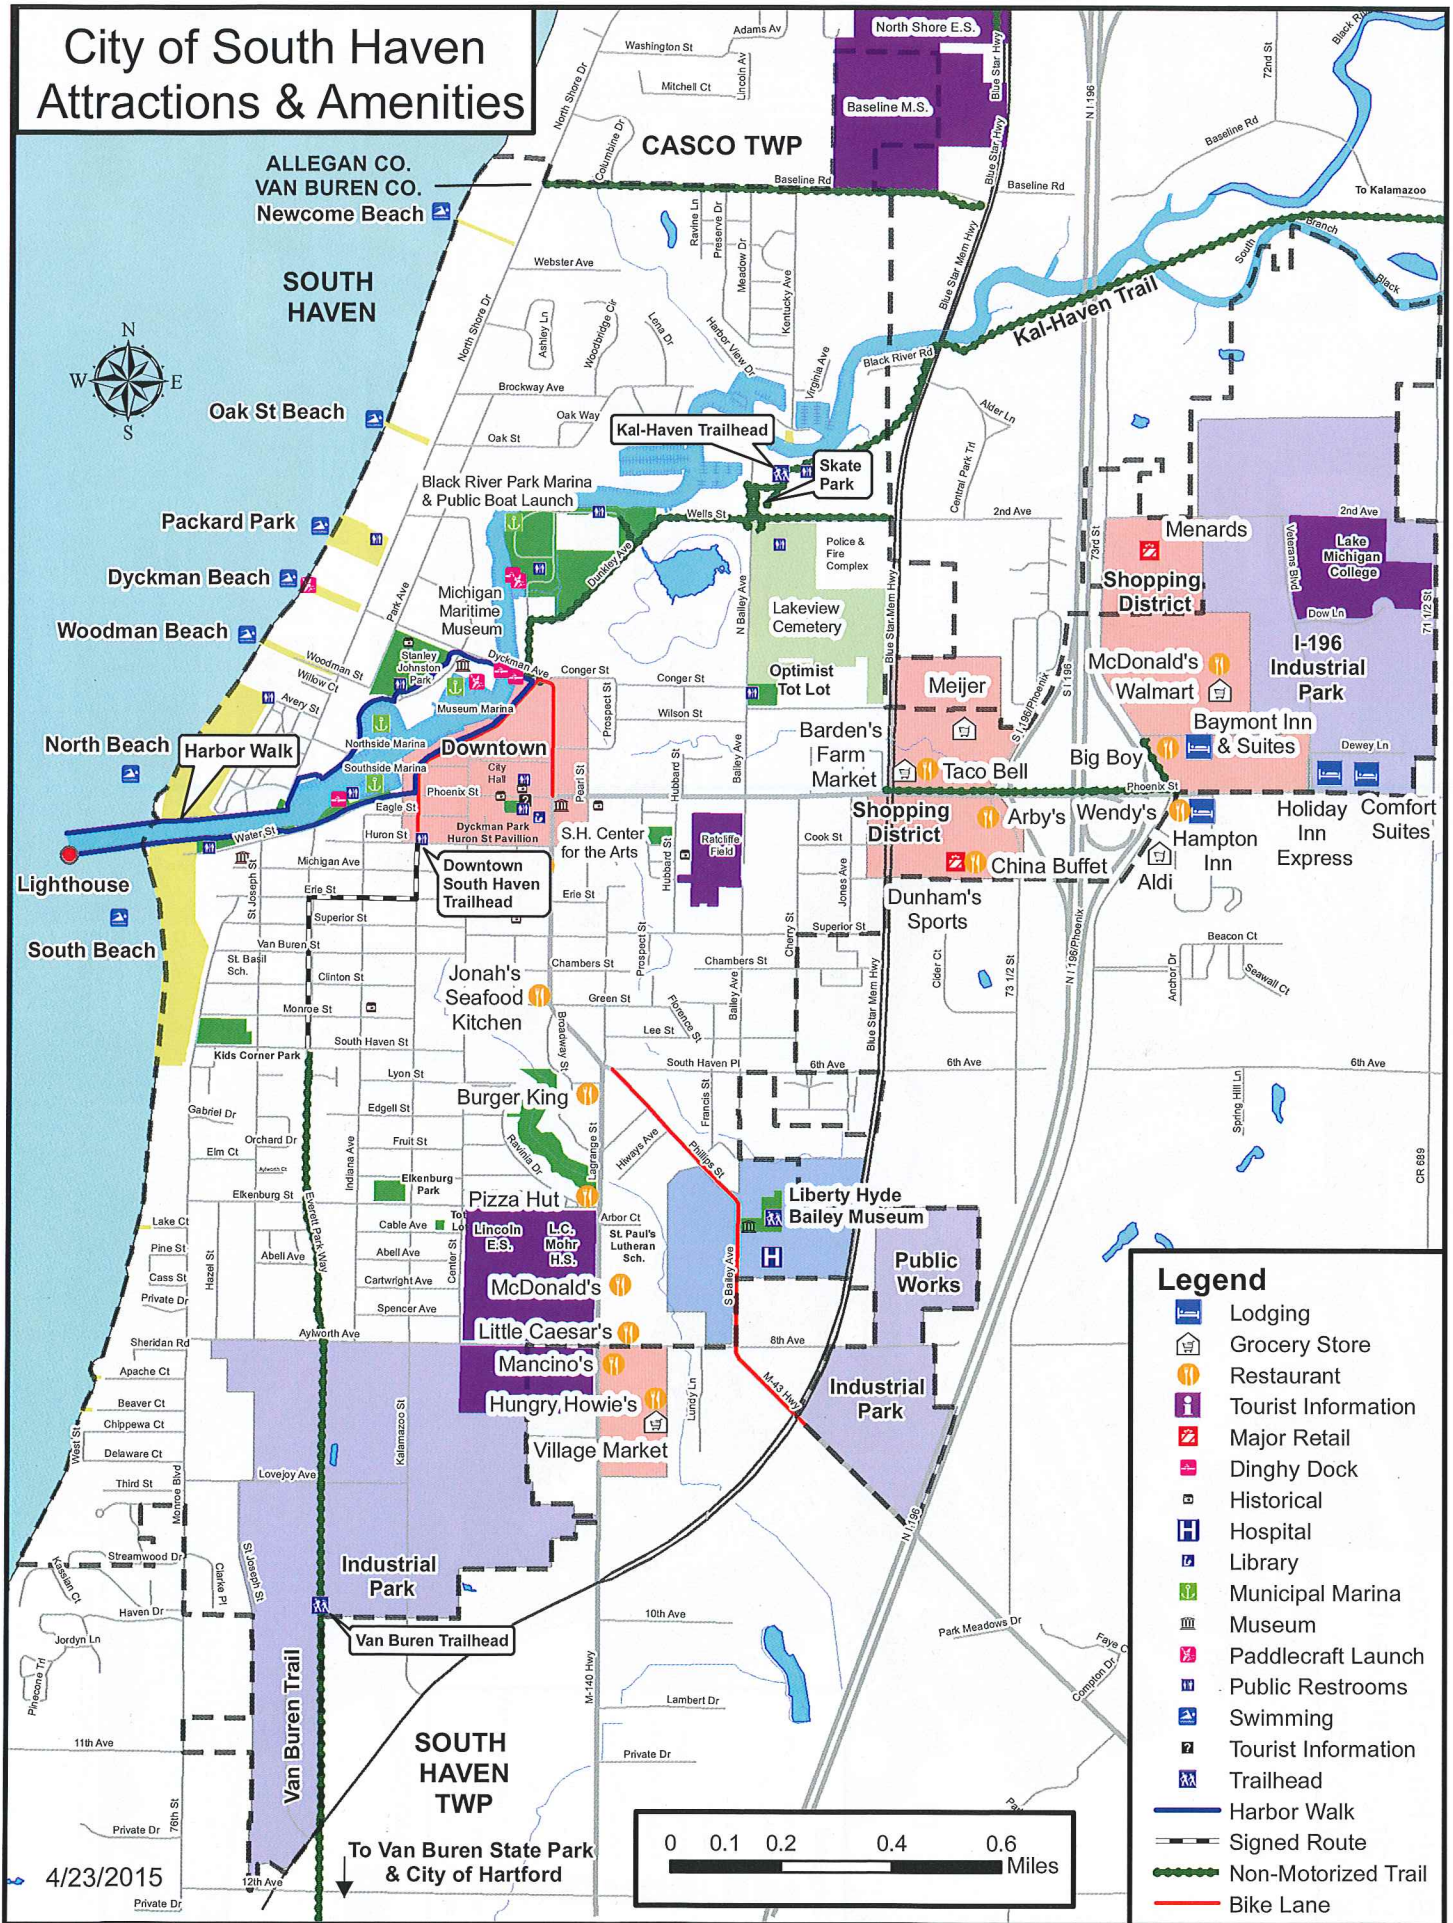

City of South Haven Attractions & Amenities

Legend

- Lodging
- Grocery Store
- Restaurant
- Tourist Information
- Major Retail
- Dinghy Dock
- Historical
- Hospital
- Library
- Municipal Marina
- Museum
- Paddlecraft Launch
- Public Restrooms
- Swimming
- Tourist Information
- Trailhead
- Harbor Walk
- Signed Route
- Non-Motorized Trail
- Bike Lane

4/23/2015

To Van Buren State Park & City of Hartford