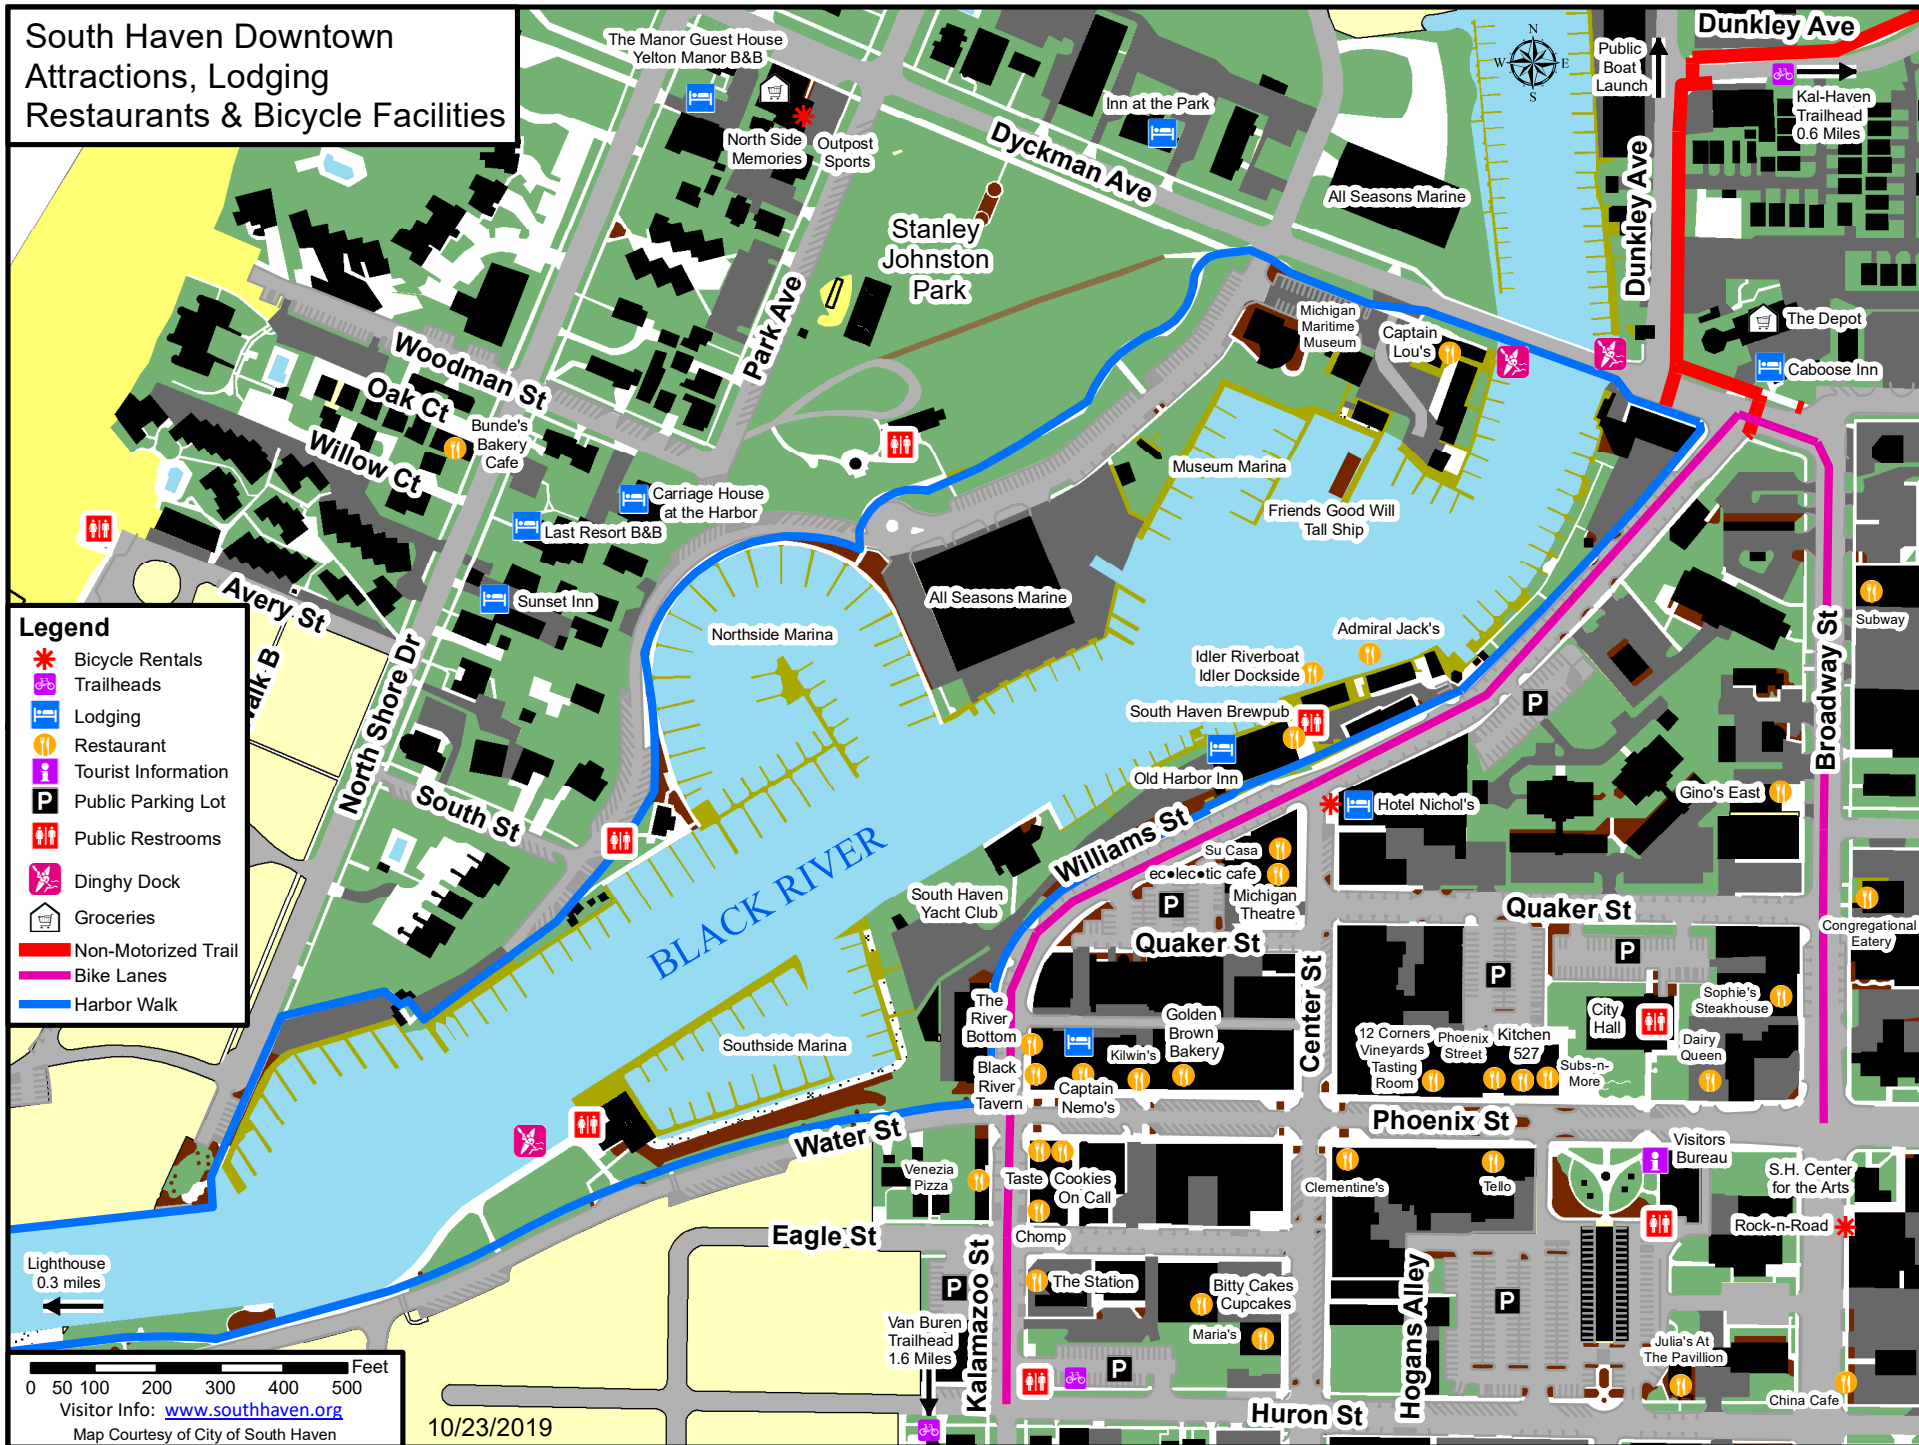

South Haven Downtown Attractions, Lodging Restaurants & Bicycle Facilities

- Legend**
- Bicycle Rentals
 - Trailheads
 - Lodging
 - Restaurant
 - Tourist Information
 - Public Parking Lot
 - Public Restrooms
 - Dinghy Dock
 - Groceries
 - Non-Motorized Trail
 - Bike Lanes
 - Harbor Walk

0 50 100 200 300 400 500 Feet
 Visitor Info: www.southhaven.org
 Map Courtesy of City of South Haven

10/23/2019